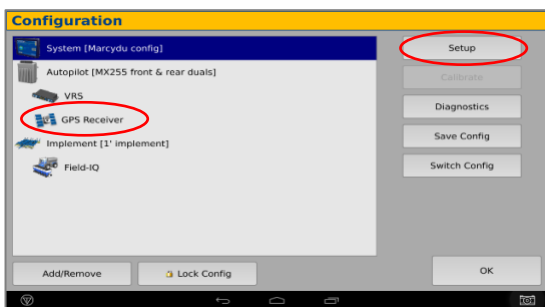

Trimble FMX/ FM1000 Display Setup

1 Install the RV50 Cable into the back of the display into either Port C or D

Select the Wrench icon > GPS Receiver > Setup

(Password 2009 if needed)

2 On the GPS Receiver setup page change the Corrections to CenterPoint RTK

3 Select xFill tab > verify settings according to screenshot below

4 Return to the Configuration page & select GPS receiver and Diagnostics

5 Select Ag Remote

6 Ag Remote Setup instructions

Right arrow twice to Configuration > Down arrow to Configuration menu > Right arrow to Port D config > Down arrow to Enter

Confirm RTK (with capital R) in top left and A:####

DigiFarm

Quick Reference Card

Trimble FMX/ FM1000

& RV50

*Note- If this unit was ordered with a subscription, it will be preprogrammed and plug and play ready.
The following instructions will not be needed.