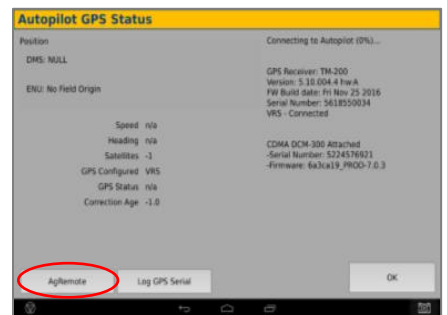

5 Select Ag Remote