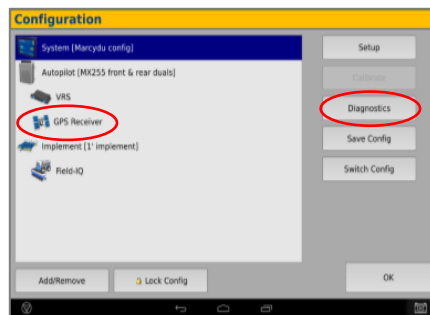

Trimble FMX/ FM1000 Display Setup

1 Install the RV50 Cable into the back of the display into either Port C or D

Select the Wrench icon > GPS Receiver > Setup

(Password 2009 if needed)

2 On the GPS Receiver setup page change the Corrections to CenterPoint RTK

3 Select xFill tab > verify settings according to screenshot below

4 Return to the Configuration page & select GPS receiver and Diagnostics

5 Select Ag Remote

6 Ag Remote Setup instructions

Right arrow twice to Configuration > Down arrow to Configuration menu > Right arrow to Port D config > Down arrow to Enter