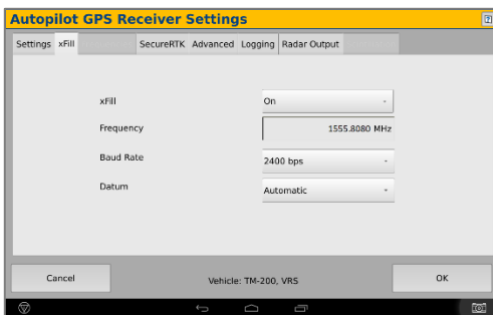

3 Select xFill tab > verify settings according to screenshot below